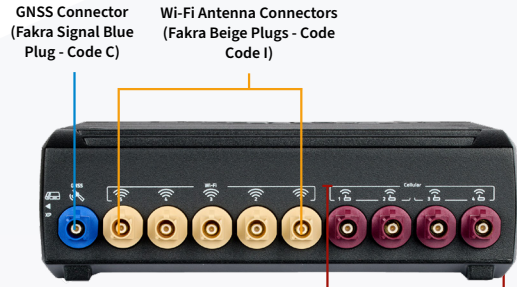

GNSS Connector (Fakra Signal Blue Plug - Code C)

Wi-Fi Antenna Connectors (Fakra Beige Plugs - Code I)

Cellular Antenna (Fakra Bordeaux Violet Plugs - Code D)

AirLink XR80 without expansion cartridge			Requirements			
Taoglas Compatible Antenna Configurations			1 x GNSS	4 x Cellular	5 x Wi-Fi	1 x LPWA
1	Guardian MA952 5-in-1		● 1 x GPS/GLONASS/ Galileo/BeiDou	●●●● 4 x 5G/4G		
	GW.05.0E23 (x5) Dual-Band Wi-Fi				●●●●● 5 x Wi-Fi	● 1 x LPWA
2	Synergy X MA1555 5-in-1		● 1 x Active Multi-Band GNSS	●●●● 4x 5G/4G		
	GW.05.0E23 (x5) Dual-Band Wi-Fi				●●●●● 5 x Wi-Fi	● 1 x LPWA
3	MA8010 Raptor X 10-in-1		● 1 x GNSS L1/L5 Bands	●●●● 4 x 5G/4G	●●●●● 5 x Wi-Fi	
	Guardian MA957 5-in-1				●●●●● 5 x Wi-Fi	● 1 x LPWA
4	TGX.04 4-in-1			●●●● 4 x 5G/4G		
	AA.180		● 1 x GPS/GLONASS/ Galileo/BeiDou			
	Guardian MA957 5-in-1				●●●●● 5 x Wi-Fi	● 1 x LPWA
5	TGX.04 4-in-1			●●●● 4 x 5G/4G		
	AA.180 Single GNSS		● 1 x GPS/GLONASS/ Galileo/BeiDou			
	GW.05.0E23 (x5) Dual-Band Wi-Fi				●●●●● 5 x Wi-Fi	● 1 x LPWA
6	Gemini LMA101 (x 2) 5G/4G 600-6000MHz			●●●● 4 x 5G/4G		
	AA.180 Single GNSS		● 1 x GPS/GLONASS/ Galileo/BeiDou			
	GW.05.0E23 (x5) Dual-Band Wi-Fi				●●●●● 5 x Wi-Fi	● 1 x LPWA

Cables and Connectors are customizable.

● GNSS ● Cellular ● Wi-Fi ● LPWA