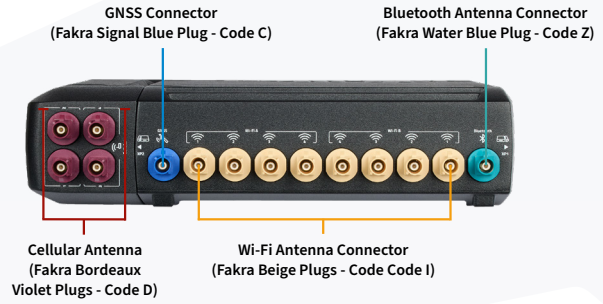

AirLink XR90 with expansion cartridge			Requirements				
Taoglas Compatible Antenna Configurations			1 x GNSS	8 x Cellular	8 x Wi-Fi	1 x LPWA	1 x BLE
1	GuardianX MA9917 17-in-1		1 x GPS/GLONASS/Galileo	8 x 5G/4G	8 x Wi-Fi		
	TG.08 Hinged Fakra connector mount LPWA antenna					1 x LPWA	
	GW.05 Hinged Fakra connector mount BLE antenna						1 x BLE
2	Synergy MA1555 5-in-1		1 x Multi-band GNSS	4 x 5G/4G			
	GW.05 / TG.08 Hinged Fakra connector mount BLE / LPWA antennas					1 x LPWA	1 x BLE
	Guardian MA964 4-in-1				8 x Wi-Fi		
	Guardian MA963 4-in-1			4 x 5G/4G			
3	Raptor MAX MAX1015 15-in-1		1 x GPS/GLONASS	8 x 5G/4G	6 x Wi-Fi		
	TG.08 Hinged Fakra connector mount LPWA antenna					1 x LPWA	
	GW.05 Hinged Fakra connector mount BLE / Wi-Fi antennas				2 x Wi-Fi		1 x BLE

Cables and Connectors are customizable.

● GNSS ● Cellular ● Wi-Fi ● LPWA ● BLE

High-performance 5G Antenna Solutions for Semtech XR90 Router without expansion cartridge

XR90

Front

LPWA Antenna (Fakra Bordeaux Violet Plug - Code D)

Back

GNSS Connector (Fakra Signal Blue Plug - Code C)

Bluetooth Antenna Connector (Fakra Water Blue Plug - Code Z)

Cellular Antenna (Fakra Bordeaux Violet Plugs - Code D)

Wi-Fi Antenna Connector (Fakra Beige Plugs - Code I)