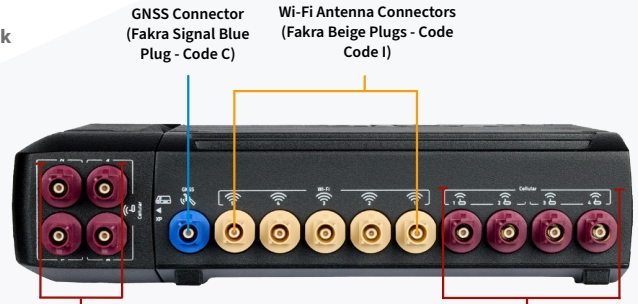

AirLink XR90 without expansion cartridge			Requirements				
Taoglas Compatible Antenna Configurations			1 x GNSS	4 x Cellular	8 x Wi-Fi	1 x LPWA	1 x BLE
1	GuardianX MA9908 8-in-1				 8 x Wi-Fi		
	Synergy MA1505 5-in-1		 1 x GPS/GLONASS/BeiDou	 4 x 5G/4G			
	TG.08 Hinged Fakra connector mount LPWA antenna					 1 x LPWA	
	GW.05 Hinged Fakra connector mount BLE antenna						 1 x BLE
2	Synergy X MA1555 5-in-1		 1 x Active Multi-Band GNSS	 4 x 5G/4G			
	Guardian MA964 4-in-1				 8 x Wi-Fi		
	TG.08 Hinged Fakra connector mount LPWA antenna					 1 x LPWA	
	GW.05 Hinged Fakra connector mount BLE antenna						 1 x BLE

Cables and Connectors are customizable.

● GNSS ● Cellular ● Wi-Fi ● LPWA ● BLE

High-performance Antenna solutions for Semtech XR80 Router with expansion cartridge

XR80

Front

LPWA Antenna (Fakra Bordeaux Violet Plug - Code D)

Back

Cellular Antenna (Fakra Bordeaux Violet Plugs - Code D)

Cellular Antenna (Fakra Bordeaux Violet Plugs - Code D)

GNSS Connector (Fakra Signal Blue Plug - Code C)

Wi-Fi Antenna Connectors (Fakra Beige Plugs - Code I)