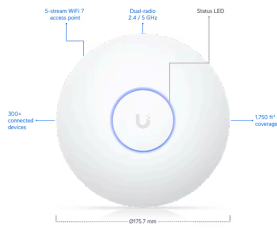

Overview

Dimensions	Ø175.7 x 43 mm (Ø6.9 x 1.7")
WiFi Standard	WiFi 7
Spatial Streams	5
Coverage Area	160 m <sup>2</sup> (1,750 ft <sup>2</sup> )
Max. Client Count	300+
Uplink	2.5 GbE
Mounting	Ceiling, Wall (Plastic Mounting Plate included)
Power Method	PoE

^ **Hardware**

Max. Power Consumption	14W
Supported Voltage Range	42.5—57V DC
Networking Interface	(1) 2.5 GbE RJ45 port
Weight	448 g (15.8 oz)
Management	Ethernet
Enclosure Material	Polycarbonate, aluminum alloy
Mount Material	Polycarbonate, galvanized steel (SGCC)
LEDs	
System	White/Blue
Channel Bandwidth	HT 20/40, VHT 20/40/80/160, HE 20/40/80/160, EHT 20/40/80/160 (MHz)
Certifications	CE, FCC, IC
NDAA Compliant	✓
Ambient Operating Temperature	-30 to 50° C (-22 to 122° F)
Ambient Operating Humidity	5 to 95% noncondensing